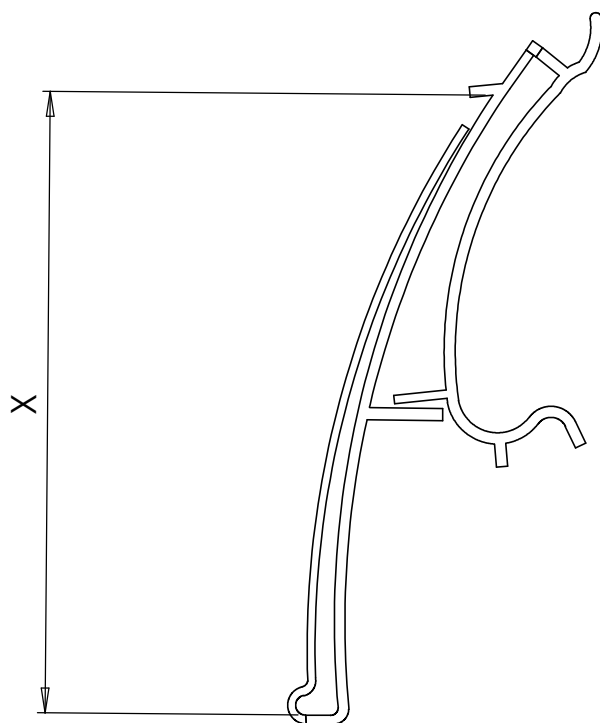

Art. No.	Description	X = Label size	Title
EI232	Data Strip Sidac	41 mm	Data strip for Sidac shelves

Art. No.	Description	X = Label size	Title
EI232	Data Strip Sidac	41 mm	Data strip for Sidac shelves